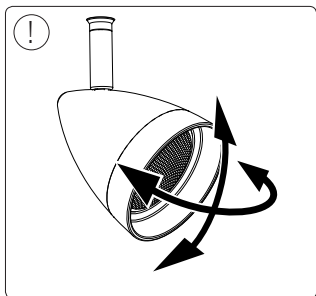

# PHILIPS

Incl.

Philips Lighting Contact Centre  
Int. Business Reply Service  
I.B.R.S. / C.C.R.I. Numéro 10461  
5600 VB Eindhoven  
Pays-Bas / The Netherlands

[www.philips.com/homelighting](http://www.philips.com/homelighting)  
☎ +800 7445 4775