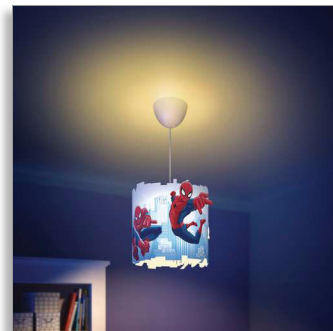

Philips Marvel  
Suspension light

71751/40/16

## Switch on imagination

This Philips and Marvel Spiderman hanging lamp with crazy cutouts casts playful patterns on bedroom walls and is vivid and colorful. Featuring Spiderman in full swing, it'll inspire big dreams and sweet dreams!

### Designed for your kids room

- For kids
- Ideal for general illumination