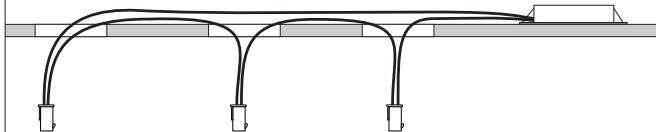

# PHILIPS

Incl.

Ø 74mm

**B**

6

Philips Lighting Contact Centre  
Int. Business Reply Service  
I.B.R.S. / C.C.R.I. Numéro 10461  
5600 VB Eindhoven  
Pays-Bas / The Netherlands

[www.philips.com/homelighting](http://www.philips.com/homelighting)  
☎ +800 7445 4775