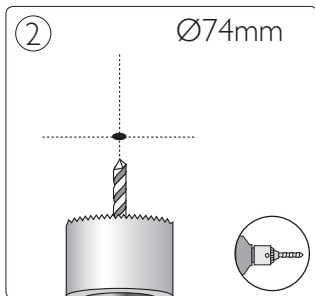

# PHILIPS

Incl.

Ø 74mm

**B**

6

Philips Lighting Contact Centre  
Int. Business Reply Service  
I.B.R.S. / C.C.R.I. Numéro 10461  
5600 VB Eindhoven  
Pays-Bas / The Netherlands

[www.philips.com/homelighting](http://www.philips.com/homelighting)  
☎ +800 7445 4775