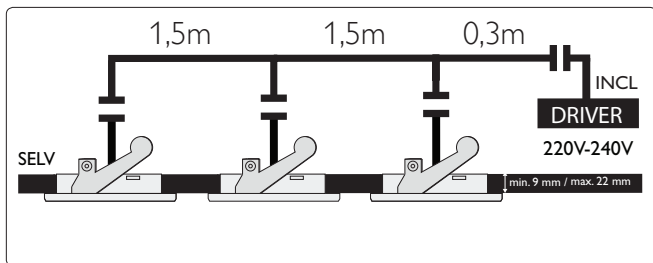

# PHILIPS

Incl.

Ø 74mm

**B**

6

Philips Lighting Contact Centre  
Int. Business Reply Service  
I.B.R.S. / C.C.R.I. Numéro 10461  
5600 VB Eindhoven  
Pays-Bas / The Netherlands

[www.philips.com/homelighting](http://www.philips.com/homelighting)  
☎ +800 7445 4775