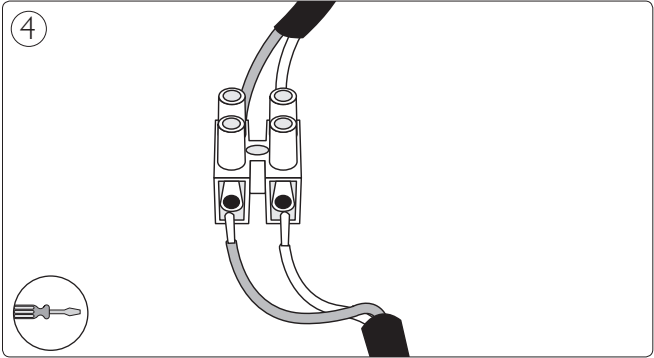

# PHILIPS

Incl.

Ø 74mm

**B**

6

Philips Lighting Contact Centre  
Int. Business Reply Service  
I.B.R.S. / C.C.R.I. Numéro 10461  
5600 VB Eindhoven  
Pays-Bas / The Netherlands

[www.philips.com/homelighting](http://www.philips.com/homelighting)  
☎ +800 7445 4775