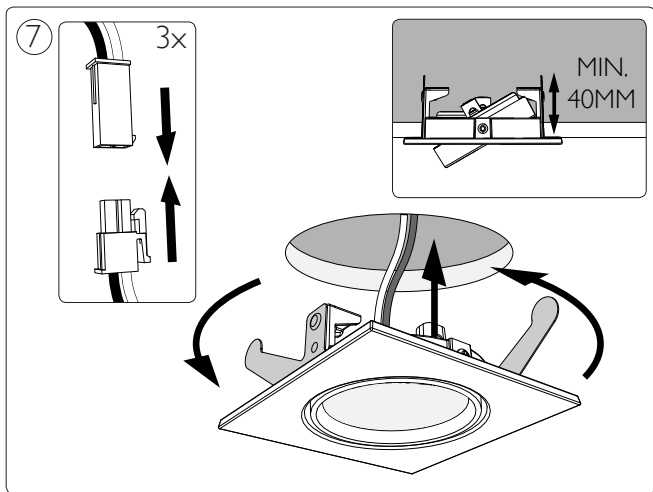

# PHILIPS

Incl.

Ø 74mm

**B**

6

Philips Lighting Contact Centre  
Int. Business Reply Service  
I.B.R.S. / C.C.R.I. Numéro 10461  
5600 VB Eindhoven  
Pays-Bas / The Netherlands

[www.philips.com/homelighting](http://www.philips.com/homelighting)  
☎ +800 7445 4775