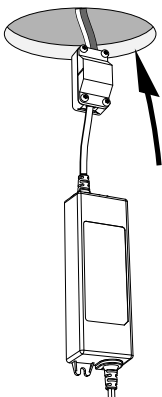

# PHILIPS

Incl.

Ø 74mm

**B**

6

Philips Lighting Contact Centre  
Int. Business Reply Service  
I.B.R.S. / C.C.R.I. Numéro 10461  
5600 VB Eindhoven  
Pays-Bas / The Netherlands

[www.philips.com/homelighting](http://www.philips.com/homelighting)  
☎ +800 7445 4775