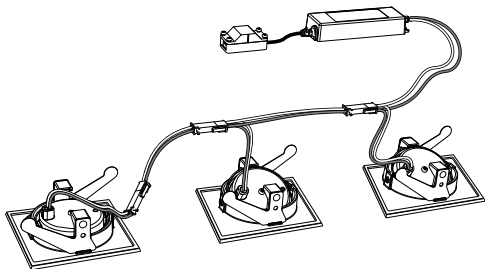

# PHILIPS

Incl.

Ø 74mm

**B**

6

Philips Lighting Contact Centre  
Int. Business Reply Service  
I.B.R.S. / C.C.R.I. Numéro 10461  
5600 VB Eindhoven  
Pays-Bas / The Netherlands

[www.philips.com/homelighting](http://www.philips.com/homelighting)  
☎ +800 7445 4775