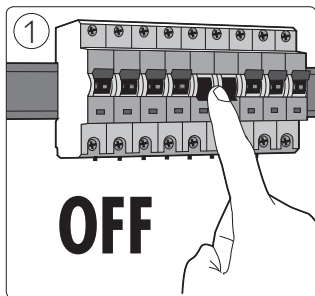

# PHILIPS

Incl.

Ø 74mm

**B**

6

Philips Lighting Contact Centre  
Int. Business Reply Service  
I.B.R.S. / C.C.R.I. Numéro 10461  
5600 VB Eindhoven  
Pays-Bas / The Netherlands

[www.philips.com/homelighting](http://www.philips.com/homelighting)  
☎ +800 7445 4775