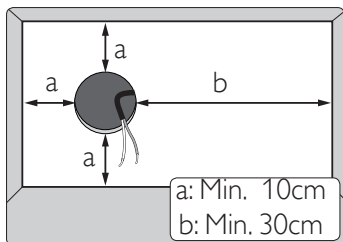

# PHILIPS

Incl.

Ø 74mm

**B**

6

Philips Lighting Contact Centre  
Int. Business Reply Service  
I.B.R.S. / C.C.R.I. Numéro 10461  
5600 VB Eindhoven  
Pays-Bas / The Netherlands

[www.philips.com/homelighting](http://www.philips.com/homelighting)  
☎ +800 7445 4775