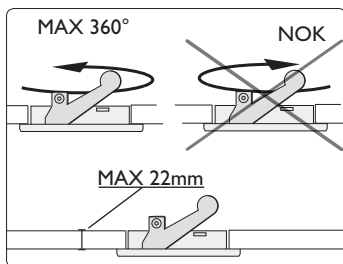

# PHILIPS

Incl.

Ø 74mm

**B**

6

Philips Lighting Contact Centre  
Int. Business Reply Service  
I.B.R.S. / C.C.R.I. Numéro 10461  
5600 VB Eindhoven  
Pays-Bas / The Netherlands

[www.philips.com/homelighting](http://www.philips.com/homelighting)  
☎ +800 7445 4775