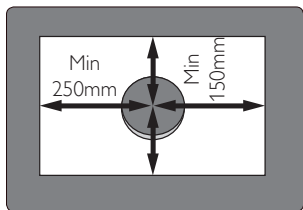

# PHILIPS

Incl.

7

Philips Lighting Contact Centre  
Int. Business Reply Service  
I.B.R.S. / C.C.R.I. Numéro 10461  
5600 VB Eindhoven  
Pays-Bas / The Netherlands

[www.philips.com/homelighting](http://www.philips.com/homelighting)  
 +800 7445 4775