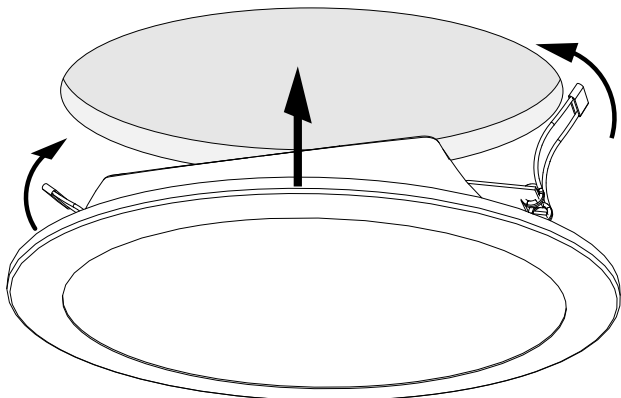

# PHILIPS

Incl.

7

Philips Lighting Contact Centre  
Int. Business Reply Service  
I.B.R.S. / C.C.R.I. Numéro 10461  
5600 VB Eindhoven  
Pays-Bas / The Netherlands

[www.philips.com/homelighting](http://www.philips.com/homelighting)  
 +800 7445 4775