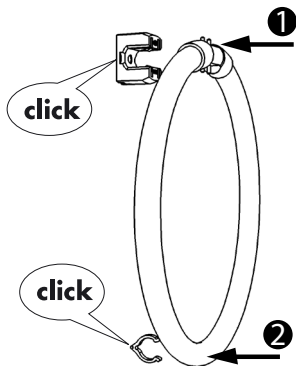

PHILIPS

Incl.

8

9

Philips Lighting Contact Centre
Int. Business Reply Service
I.B.R.S. / C.C.R.I. Numéro 10461
5600 VB Eindhoven
Pays-Bas / The Netherlands

www.philips.com/homelighting
 +800 7445 4775

MO0 000 778P
Last update: 11/06/12