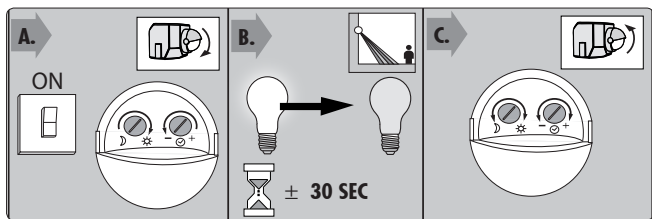

PHILIPS

Incl.

8

9

Philips Lighting Contact Centre
Int. Business Reply Service
I.B.R.S. / C.C.R.I. Numéro 10461
5600 VB Eindhoven
Pays-Bas / The Netherlands

www.philips.com/homelighting
 +800 7445 4775

MO0 000 778P
Last update: 11/06/12