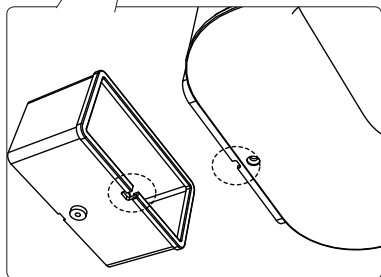

Incl.

6

6

Philips Lighting Contact Centre
Int. Business Reply Service
I.B.R.S. / C.C.R.I. Numéro 10461
5600 VB Eindhoven
Pays-Bas / The Netherlands

www.philips.com/homelighting
☎ +800 7445 4775

4404.016.93511
Last update: 20/09/13