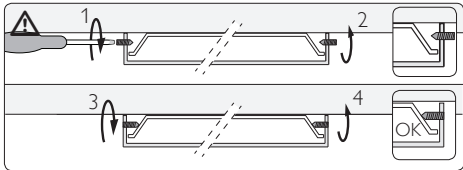

6 x Luxeon Rebel
Powered

Excl.

3a

3b

8

Philips Lighting Contact Centre
Int. Business Reply Service
I.B.R.S. / C.C.R.I. Numéro 10461
5600 VB Eindhoven
Pays-Bas / The Netherlands

www.philips.com/homelighting
 +800 7445 4775