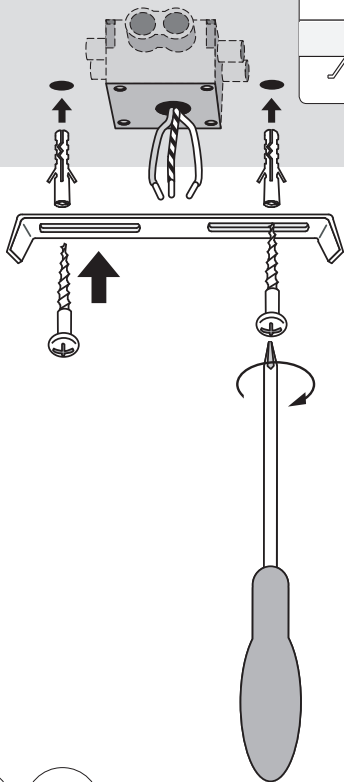

6 x Luxeon Rebel
Powered

Excl.

3a

3b

8

Philips Lighting Contact Centre
Int. Business Reply Service
I.B.R.S. / C.C.R.I. Numéro 10461
5600 VB Eindhoven
Pays-Bas / The Netherlands

www.philips.com/homelighting
 +800 7445 4775