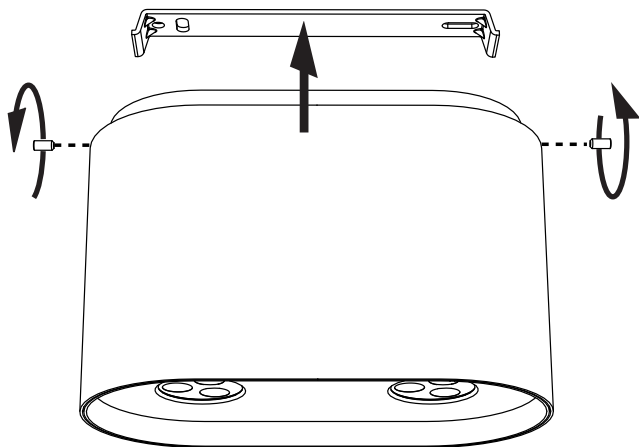

6 x Luxeon Rebel
Powered

Excl.

3a

3b

8

Philips Lighting Contact Centre
Int. Business Reply Service
I.B.R.S. / C.C.R.I. Numéro 10461
5600 VB Eindhoven
Pays-Bas / The Netherlands

www.philips.com/homelighting
 +800 7445 4775