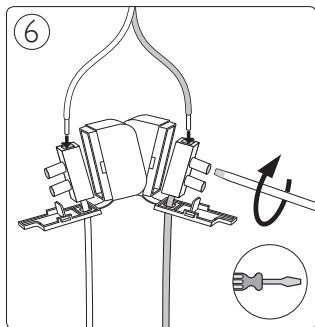

6 x Luxeon Rebel
Powered

Excl.

3a

3b

8

Philips Lighting Contact Centre
Int. Business Reply Service
I.B.R.S. / C.C.R.I. Numéro 10461
5600 VB Eindhoven
Pays-Bas / The Netherlands

www.philips.com/homelighting
 +800 7445 4775