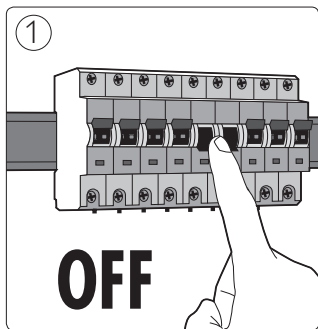

6 x Luxeon Rebel
Powered

Excl.

3a

3b

8

Philips Lighting Contact Centre
Int. Business Reply Service
I.B.R.S. / C.C.R.I. Numéro 10461
5600 VB Eindhoven
Pays-Bas / The Netherlands

www.philips.com/homelighting
 +800 7445 4775