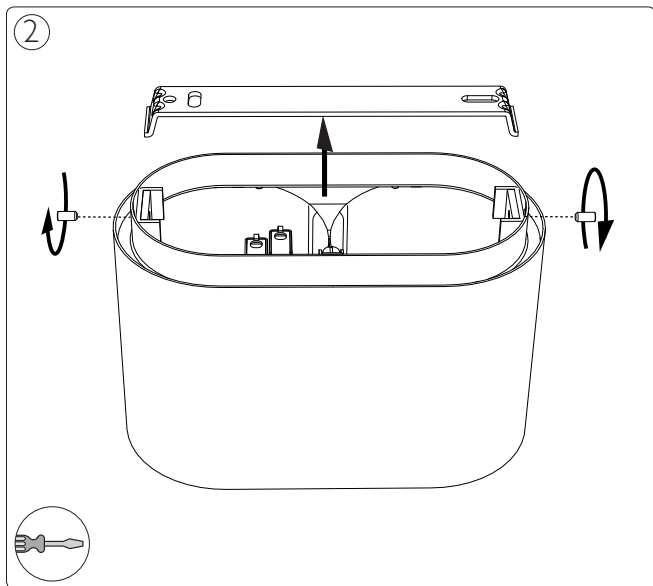

6 x Luxeon Rebel
Powered

Excl.

3a

3b

8

Philips Lighting Contact Centre
Int. Business Reply Service
I.B.R.S. / C.C.R.I. Numéro 10461
5600 VB Eindhoven
Pays-Bas / The Netherlands

www.philips.com/homelighting
 +800 7445 4775