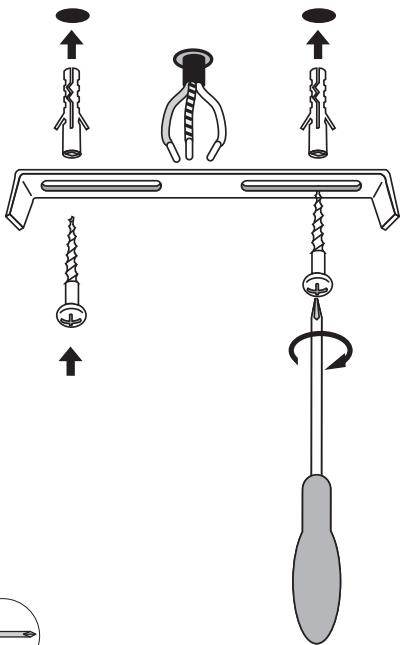

6 x Luxeon Rebel
Powered

Excl.

3a

3b

8

Philips Lighting Contact Centre
Int. Business Reply Service
I.B.R.S. / C.C.R.I. Numéro 10461
5600 VB Eindhoven
Pays-Bas / The Netherlands

www.philips.com/homelighting
 +800 7445 4775