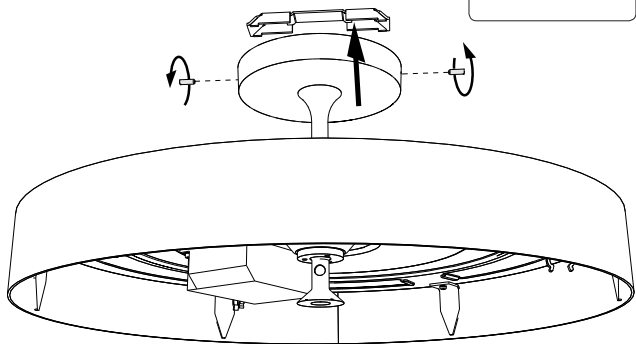

1x 

8

Philips Lighting Contact Centre
Int. Business Reply Service
I.B.R.S. / C.C.R.I. Numéro 10461
5600 VB Eindhoven
Pays-Bas / The Netherlands

www.philips.com/homelighting
☎ +800 7445 4775

4404.018.07111
Last update: 11/01/13