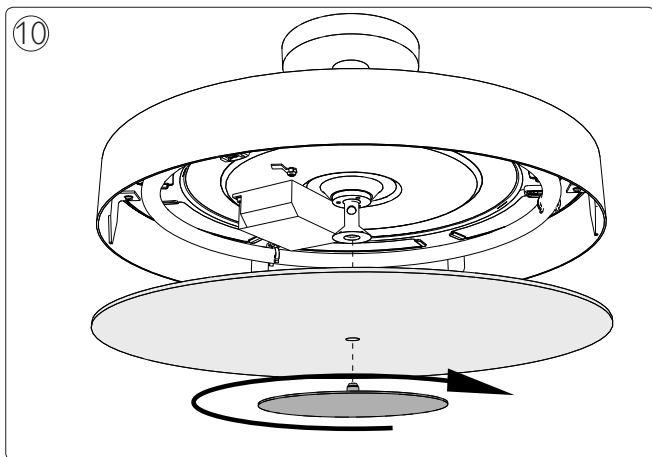

1x 

8

Philips Lighting Contact Centre
Int. Business Reply Service
I.B.R.S. / C.C.R.I. Numéro 10461
5600 VB Eindhoven
Pays-Bas / The Netherlands

www.philips.com/homelighting
☎ +800 7445 4775

4404.018.07111
Last update: 11/01/13