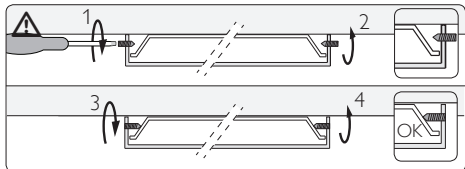

1x 

8

Philips Lighting Contact Centre
Int. Business Reply Service
I.B.R.S. / C.C.R.I. Numéro 10461
5600 VB Eindhoven
Pays-Bas / The Netherlands

www.philips.com/homelighting
☎ +800 7445 4775

4404.018.07111
Last update: 11/01/13