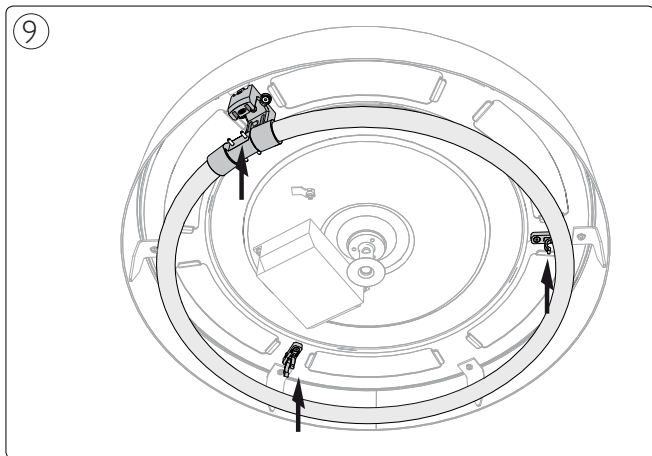

1x 

8

Philips Lighting Contact Centre
Int. Business Reply Service
I.B.R.S. / C.C.R.I. Numéro 10461
5600 VB Eindhoven
Pays-Bas / The Netherlands

www.philips.com/homelighting
☎ +800 7445 4775

4404.018.07111
Last update: 11/01/13