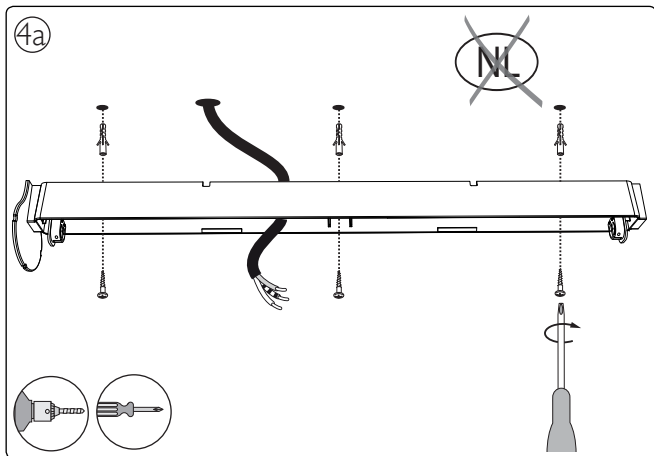

# PHILIPS

Incl.

Excl.

Philips Lighting Contact Centre  
Int. Business Reply Service  
I.B.R.S. / C.C.R.I. Numéro 10461  
5600 VB Eindhoven  
Pays-Bas / The Netherlands

[www.philips.com/homelighting](http://www.philips.com/homelighting)  
☎ +800 7445 4775