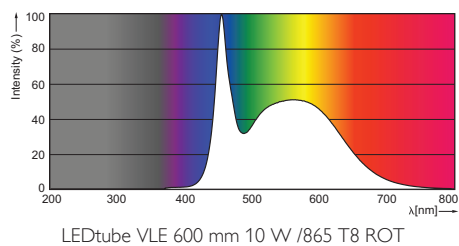

Fotometrické údaje