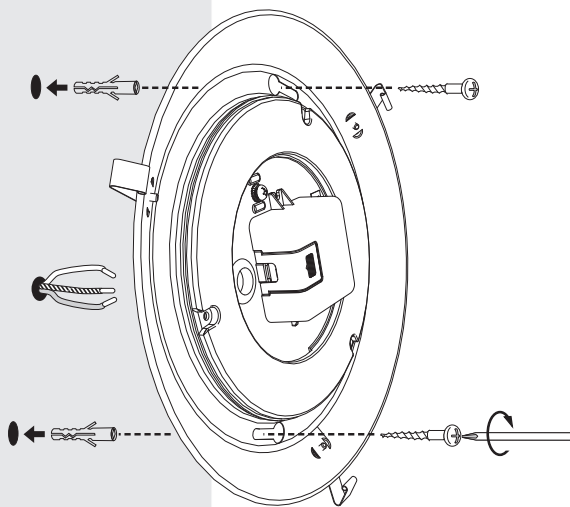

# PHILIPS

Incl.

Excl.

3c

3d

10

Philips Lighting Contact Centre  
Int. Business Reply Service  
I.B.R.S. / C.C.R.I. Numéro 10461  
5600 VB Eindhoven  
Pays-Bas / The Netherlands

[www.philips.com/homelighting](http://www.philips.com/homelighting)  
 +800 7445 4775