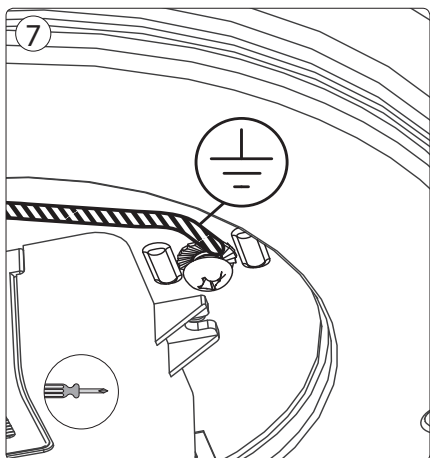

# PHILIPS

Incl.

Excl.

3c

3d

10

Philips Lighting Contact Centre  
Int. Business Reply Service  
I.B.R.S. / C.C.R.I. Numéro 10461  
5600 VB Eindhoven  
Pays-Bas / The Netherlands

[www.philips.com/homelighting](http://www.philips.com/homelighting)  
 +800 7445 4775