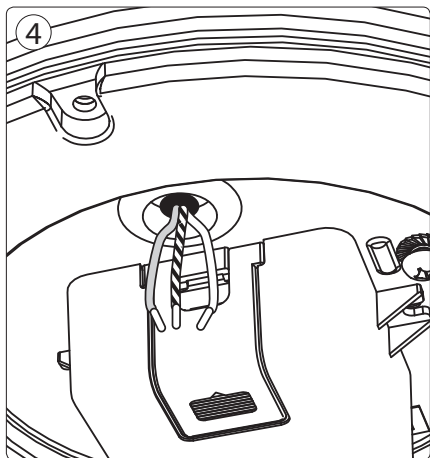

# PHILIPS

Incl.

Excl.

3c

3d

10

Philips Lighting Contact Centre  
Int. Business Reply Service  
I.B.R.S. / C.C.R.I. Numéro 10461  
5600 VB Eindhoven  
Pays-Bas / The Netherlands

[www.philips.com/homelighting](http://www.philips.com/homelighting)  
 +800 7445 4775