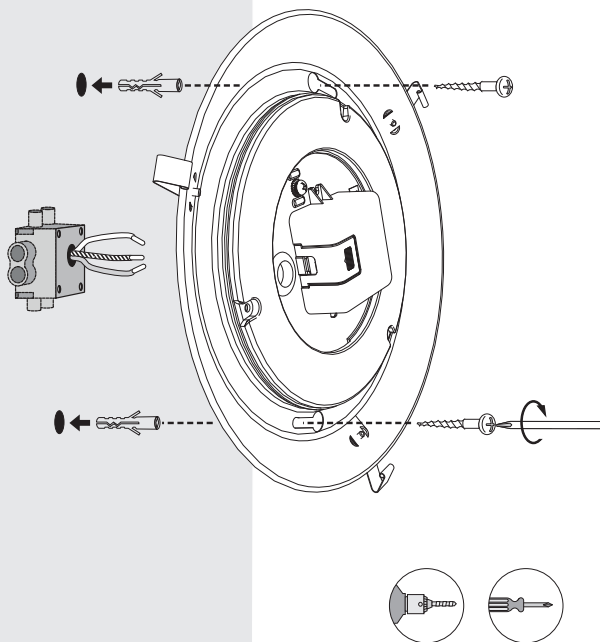

# PHILIPS

Incl.

Excl.

3c

3d

10

Philips Lighting Contact Centre  
Int. Business Reply Service  
I.B.R.S. / C.C.R.I. Numéro 10461  
5600 VB Eindhoven  
Pays-Bas / The Netherlands

[www.philips.com/homelighting](http://www.philips.com/homelighting)  
 +800 7445 4775