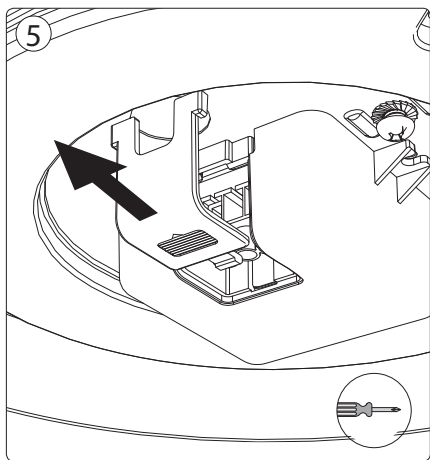

# PHILIPS

Incl.

Excl.

3c

3d

10

Philips Lighting Contact Centre  
Int. Business Reply Service  
I.B.R.S. / C.C.R.I. Numéro 10461  
5600 VB Eindhoven  
Pays-Bas / The Netherlands

[www.philips.com/homelighting](http://www.philips.com/homelighting)  
 +800 7445 4775