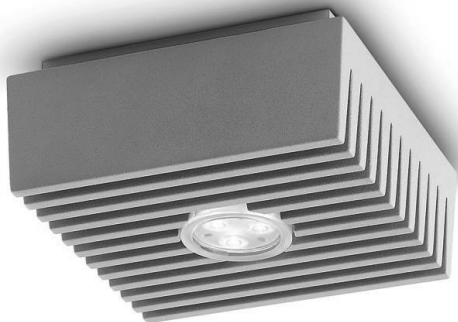

# PHILIPS

Incl.

Luxeon Rebel  
Powered

3a

3b

Philips Lighting Contact Centre  
Int. Business Reply Service  
I.B.R.S. / C.C.R.I. Numéro 10461  
5600 VB Eindhoven  
Pays-Bas / The Netherlands

[www.philips.com/homelighting](http://www.philips.com/homelighting)  
☎ +800 7445 4775