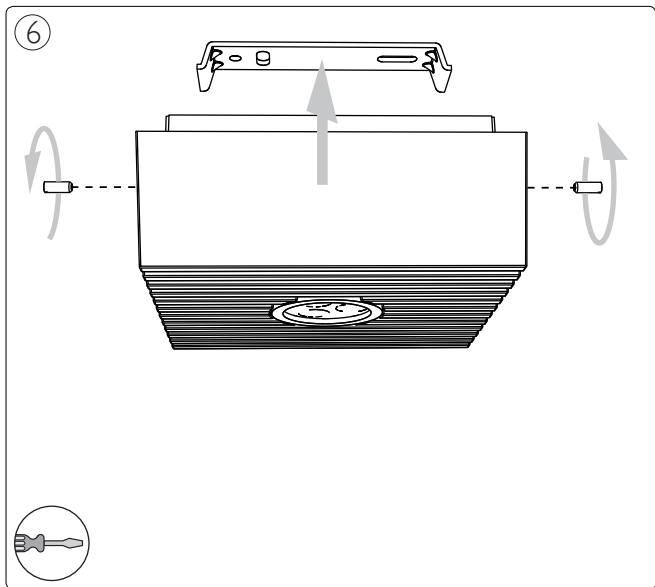

# PHILIPS

Incl.

Luxeon Rebel  
Powered

3a

3b

Philips Lighting Contact Centre  
Int. Business Reply Service  
I.B.R.S. / C.C.R.I. Numéro 10461  
5600 VB Eindhoven  
Pays-Bas / The Netherlands

[www.philips.com/homelighting](http://www.philips.com/homelighting)  
☎ +800 7445 4775