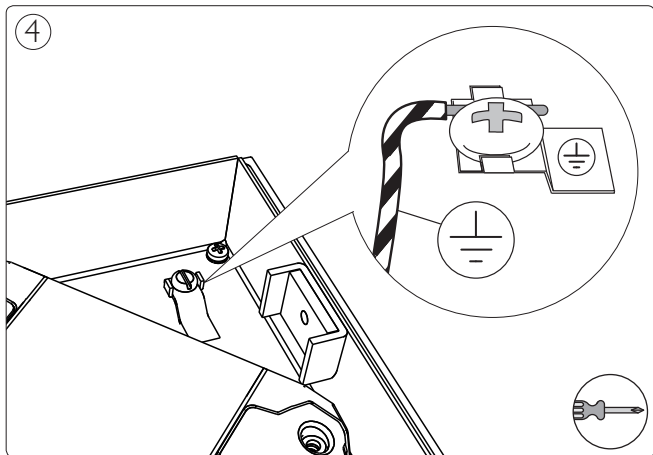

# PHILIPS

Incl.

Luxeon Rebel  
Powered

3a

3b

Philips Lighting Contact Centre  
Int. Business Reply Service  
I.B.R.S. / C.C.R.I. Numéro 10461  
5600 VB Eindhoven  
Pays-Bas / The Netherlands

[www.philips.com/homelighting](http://www.philips.com/homelighting)  
☎ +800 7445 4775