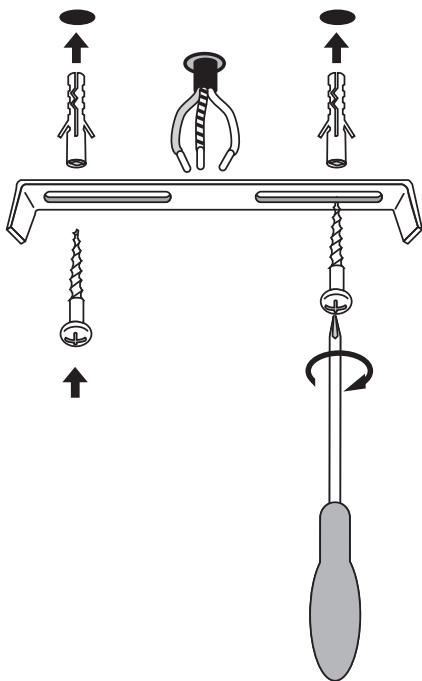

# PHILIPS

Incl.

Luxeon Rebel  
Powered

3a

3b

Philips Lighting Contact Centre  
Int. Business Reply Service  
I.B.R.S. / C.C.R.I. Numéro 10461  
5600 VB Eindhoven  
Pays-Bas / The Netherlands

[www.philips.com/homelighting](http://www.philips.com/homelighting)  
☎ +800 7445 4775