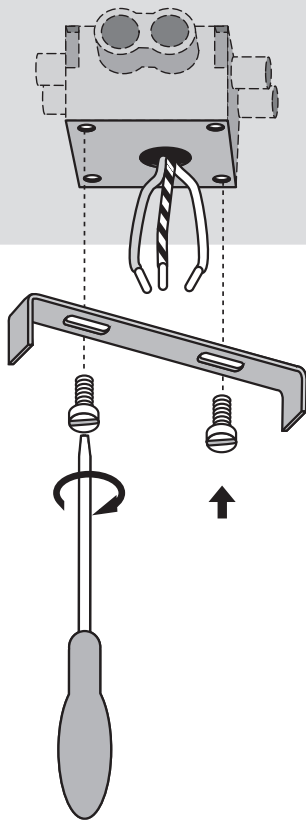

# PHILIPS

Incl.

Luxeon Rebel  
Powered

3a

3b

Philips Lighting Contact Centre  
Int. Business Reply Service  
I.B.R.S. / C.C.R.I. Numéro 10461  
5600 VB Eindhoven  
Pays-Bas / The Netherlands

[www.philips.com/homelighting](http://www.philips.com/homelighting)  
☎ +800 7445 4775