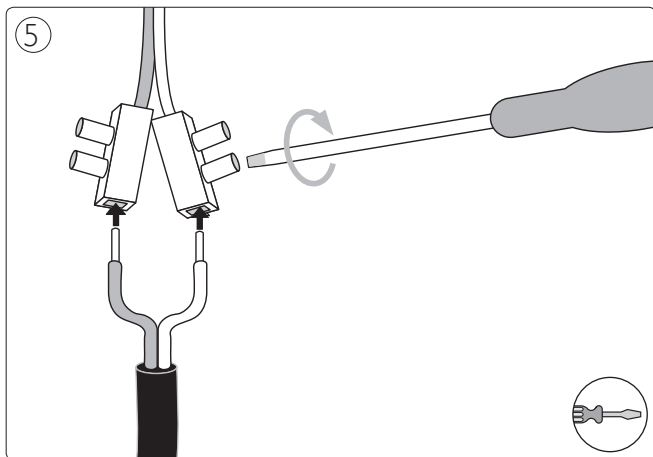

# PHILIPS

Incl.

Luxeon Rebel  
Powered

3a

3b

Philips Lighting Contact Centre  
Int. Business Reply Service  
I.B.R.S. / C.C.R.I. Numéro 10461  
5600 VB Eindhoven  
Pays-Bas / The Netherlands

[www.philips.com/homelighting](http://www.philips.com/homelighting)  
☎ +800 7445 4775