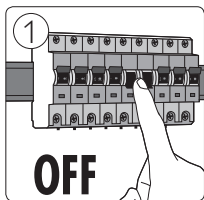

# PHILIPS

Incl.

Luxeon Rebel  
Powered

3a

3b

Philips Lighting Contact Centre  
Int. Business Reply Service  
I.B.R.S. / C.C.R.I. Numéro 10461  
5600 VB Eindhoven  
Pays-Bas / The Netherlands

[www.philips.com/homelighting](http://www.philips.com/homelighting)  
☎ +800 7445 4775