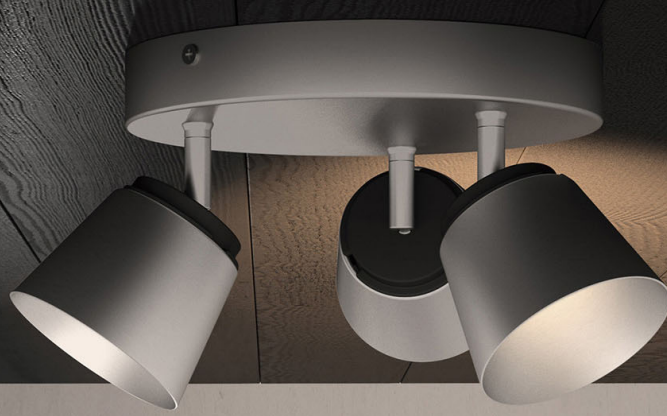

Preliminary

Philips myLiving
Spot light

Dender
matt chrome
LED

myLiving

53343/17/16

Decorate your home with light

Philips myLiving Dender metal trio spot in nickel has a long elegant neck and generous bell. The familiar shape brings classy style to a room, while the advanced LEDs cast warm white light that's bright and beautiful like halogen.

Designed for you living- and bedroom

- Create a stylish and welcoming atmosphere
- Perfect to relax and socialise

Sustainable light solutions

- High quality LED light
- Energy saving
- Warm white light

Special characteristics

- Adjustable spot head

PHILIPS

Spot light
Dender matt chrome, LED

Přednosti

High quality LED light

The LED technology, integrated into this Philips lamp, is a uniquely developed solution by Philips. While instantly turned on, it enables an optimal light output and brings out vivid colors in your home.

Adjustable spot head

Direct the light where you want it most by simply adjusting, rotating or tilting the spot head of the lamp.

Energy saving

This Philips energy saving lamp conserves energy compared to traditional light sources, helping you to save money on your electricity bills and do your bit for the environment.