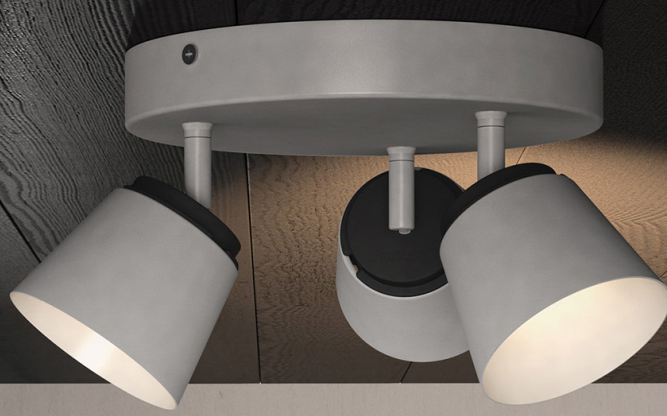

Preliminary

Philips myLiving
Spot light

Dender
white
LED

myLiving

53343/31/16

Decorate your home with light

Philips myLiving Dender metal trio spot in white has a long elegant neck and generous bell. The familiar shape brings classy style to a room, while the advanced LEDs cast warm white light that's bright and beautiful like halogen.

- Adjustable spot head

PHILIPS

Spot light
Dender white, LED

Přednosti

High quality LED light

The LED technology, integrated into this Philips lamp, is a uniquely developed solution by Philips. While instantly turned on, it enables an optimal light output and brings out vivid colors in your home.

Adjustable spot head

Direct the light where you want it most by simply adjusting, rotating or tilting the spot head of the lamp.

Energy saving

This Philips energy saving lamp conserves energy compared to traditional light sources, helping you to save money on your electricity bills and do your bit for the environment.

533433116

Specifikace

Design and finishing

- Material: metal
- Color: white

Extra feature/accessory incl.

- LED integrated: YES
- Adjustable spot head: YES

Product dimensions & weight

- Height: 13.7 cm
- Length: 22.2 cm
- Width: 22.2 cm
- Net weight: 0.875 kg