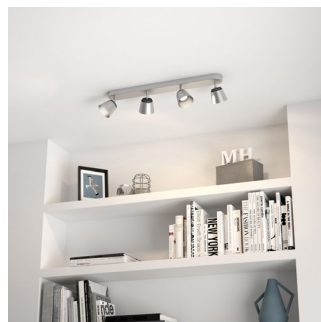

Preliminary

Philips myLiving
Spot light

Dender
matt chrome
LED

myLiving

53344/17/16

Decorate your home with light

Philips myLiving Dender metal quad spot in white has a long elegant neck and generous bell. The familiar shape brings classy style to a room, while the advanced LEDs cast warm white light that's bright and beautiful like halogen.

- Adjustable spot head

PHILIPS

Spot light
Dender matt chrome, LED

Přednosti

High quality LED light

The LED technology, integrated into this Philips lamp, is a uniquely developed solution by Philips. While instantly turned on, it enables an optimal light output and brings out vivid colors in your home.

Adjustable spot head

Direct the light where you want it most by simply adjusting, rotating or tilting the spot head of the lamp.

Energy saving

This Philips energy saving lamp conserves energy compared to traditional light sources, helping you to save money on your electricity bills and do your bit for the environment.

Create a stylish atmosphere

This light is designed around the latest tastes, trends and lifestyles to blend effortlessly into your décor and define the localised ambience you have always desired.

Perfect to relax and socialise