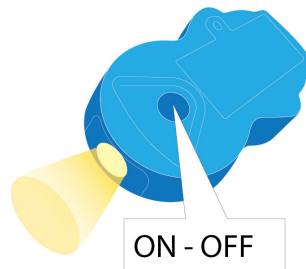

## Battery operated - 2 x AAA

This light works on 2 AAA batteries. All batteries of this size will work. Do not mix different types of batteries; always use the same type. The batteries are not included in the box.

## On/off switch on article

With the button discreetly integrated on the fixture, you can easily switch the light on and off.