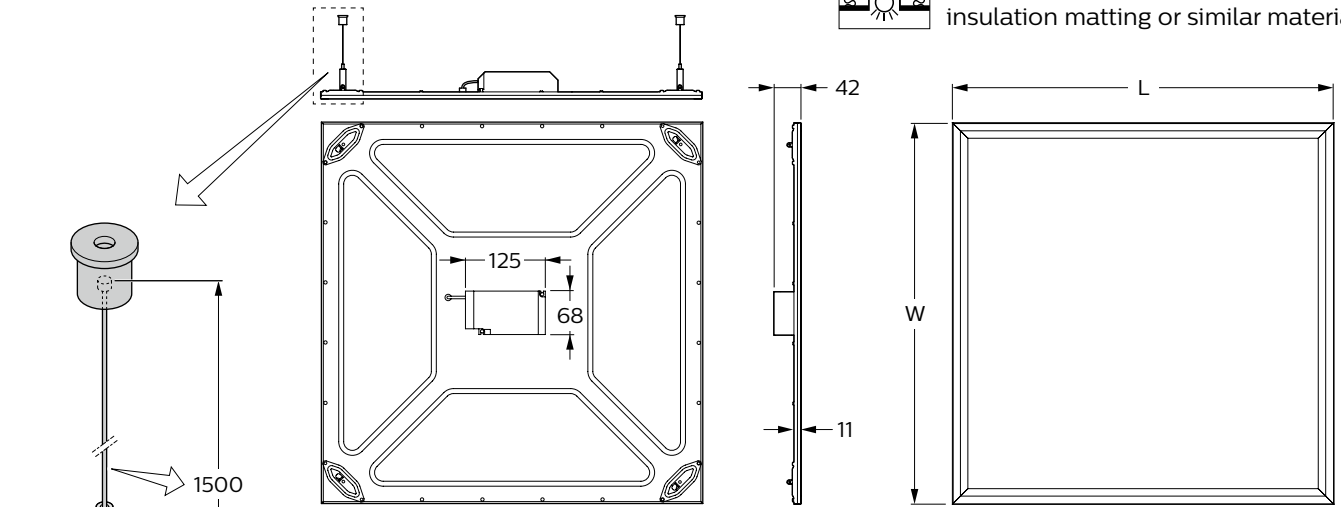

Square

The luminaire shall, under no circumstance, be covered with thermal insulation matting or similar material.